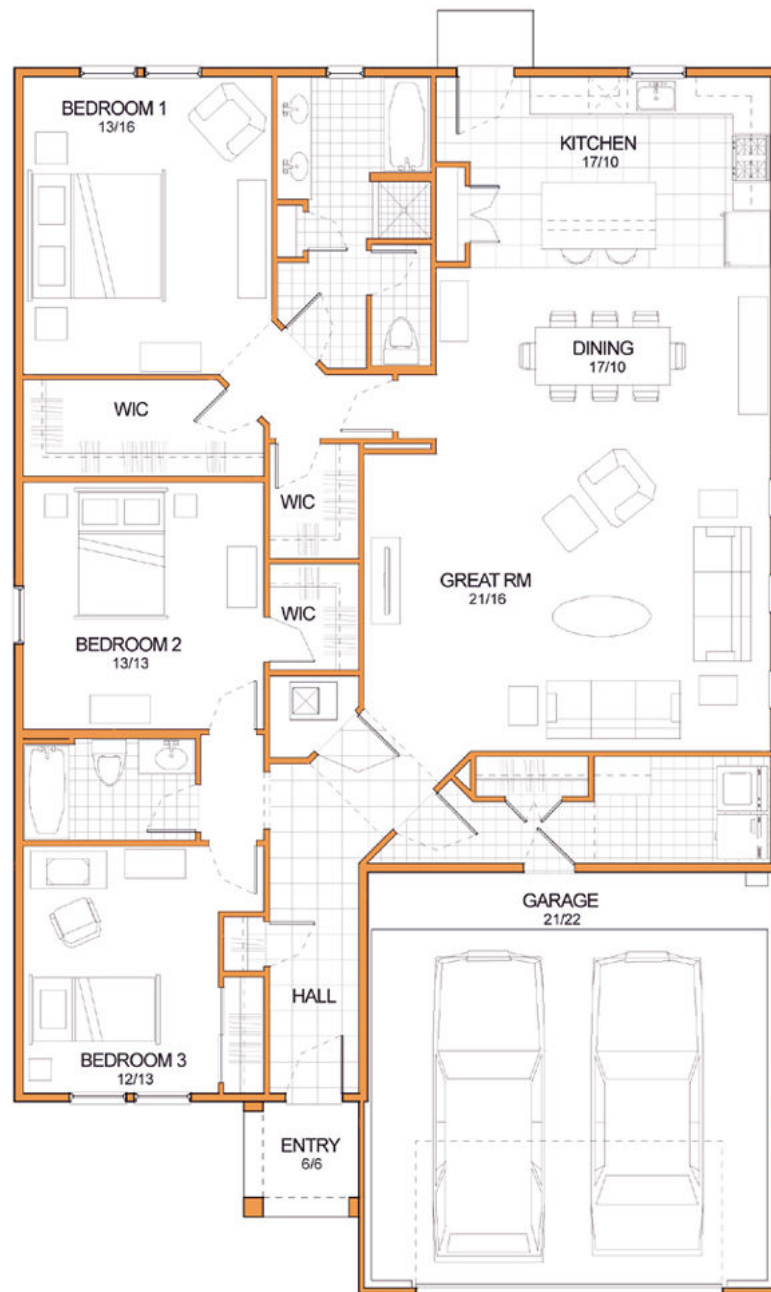

# Artistic HOMES

**896-6783**  
**www.NMArtistic.com**

*Yucatan*  
*del este*

ELEVATION A

ELEVATION B

©Steven Baczek Architect 2008

Artistic Homes reserves the right to make modifications in the floor plans, prices, materials and architectural styles without prior consent. Elevations are artist conceptual renderings and may not represent the finished product or precise window openings or sizes. Furnishing and draperies are decorator items only. Please consult your sales consultant for details. Drawings not to scale. Guarantee amounts are based on theoretical fuel costs and do not represent actuals.

**Plan 1895**

# Artistic HOMES

Square Footage: 1895

Energy Usage: 261 Therms (heat)  
1540 kWh (cool)  
31.4 Annual MBtu

*Yucatan*  
del este

**Plan 1895**